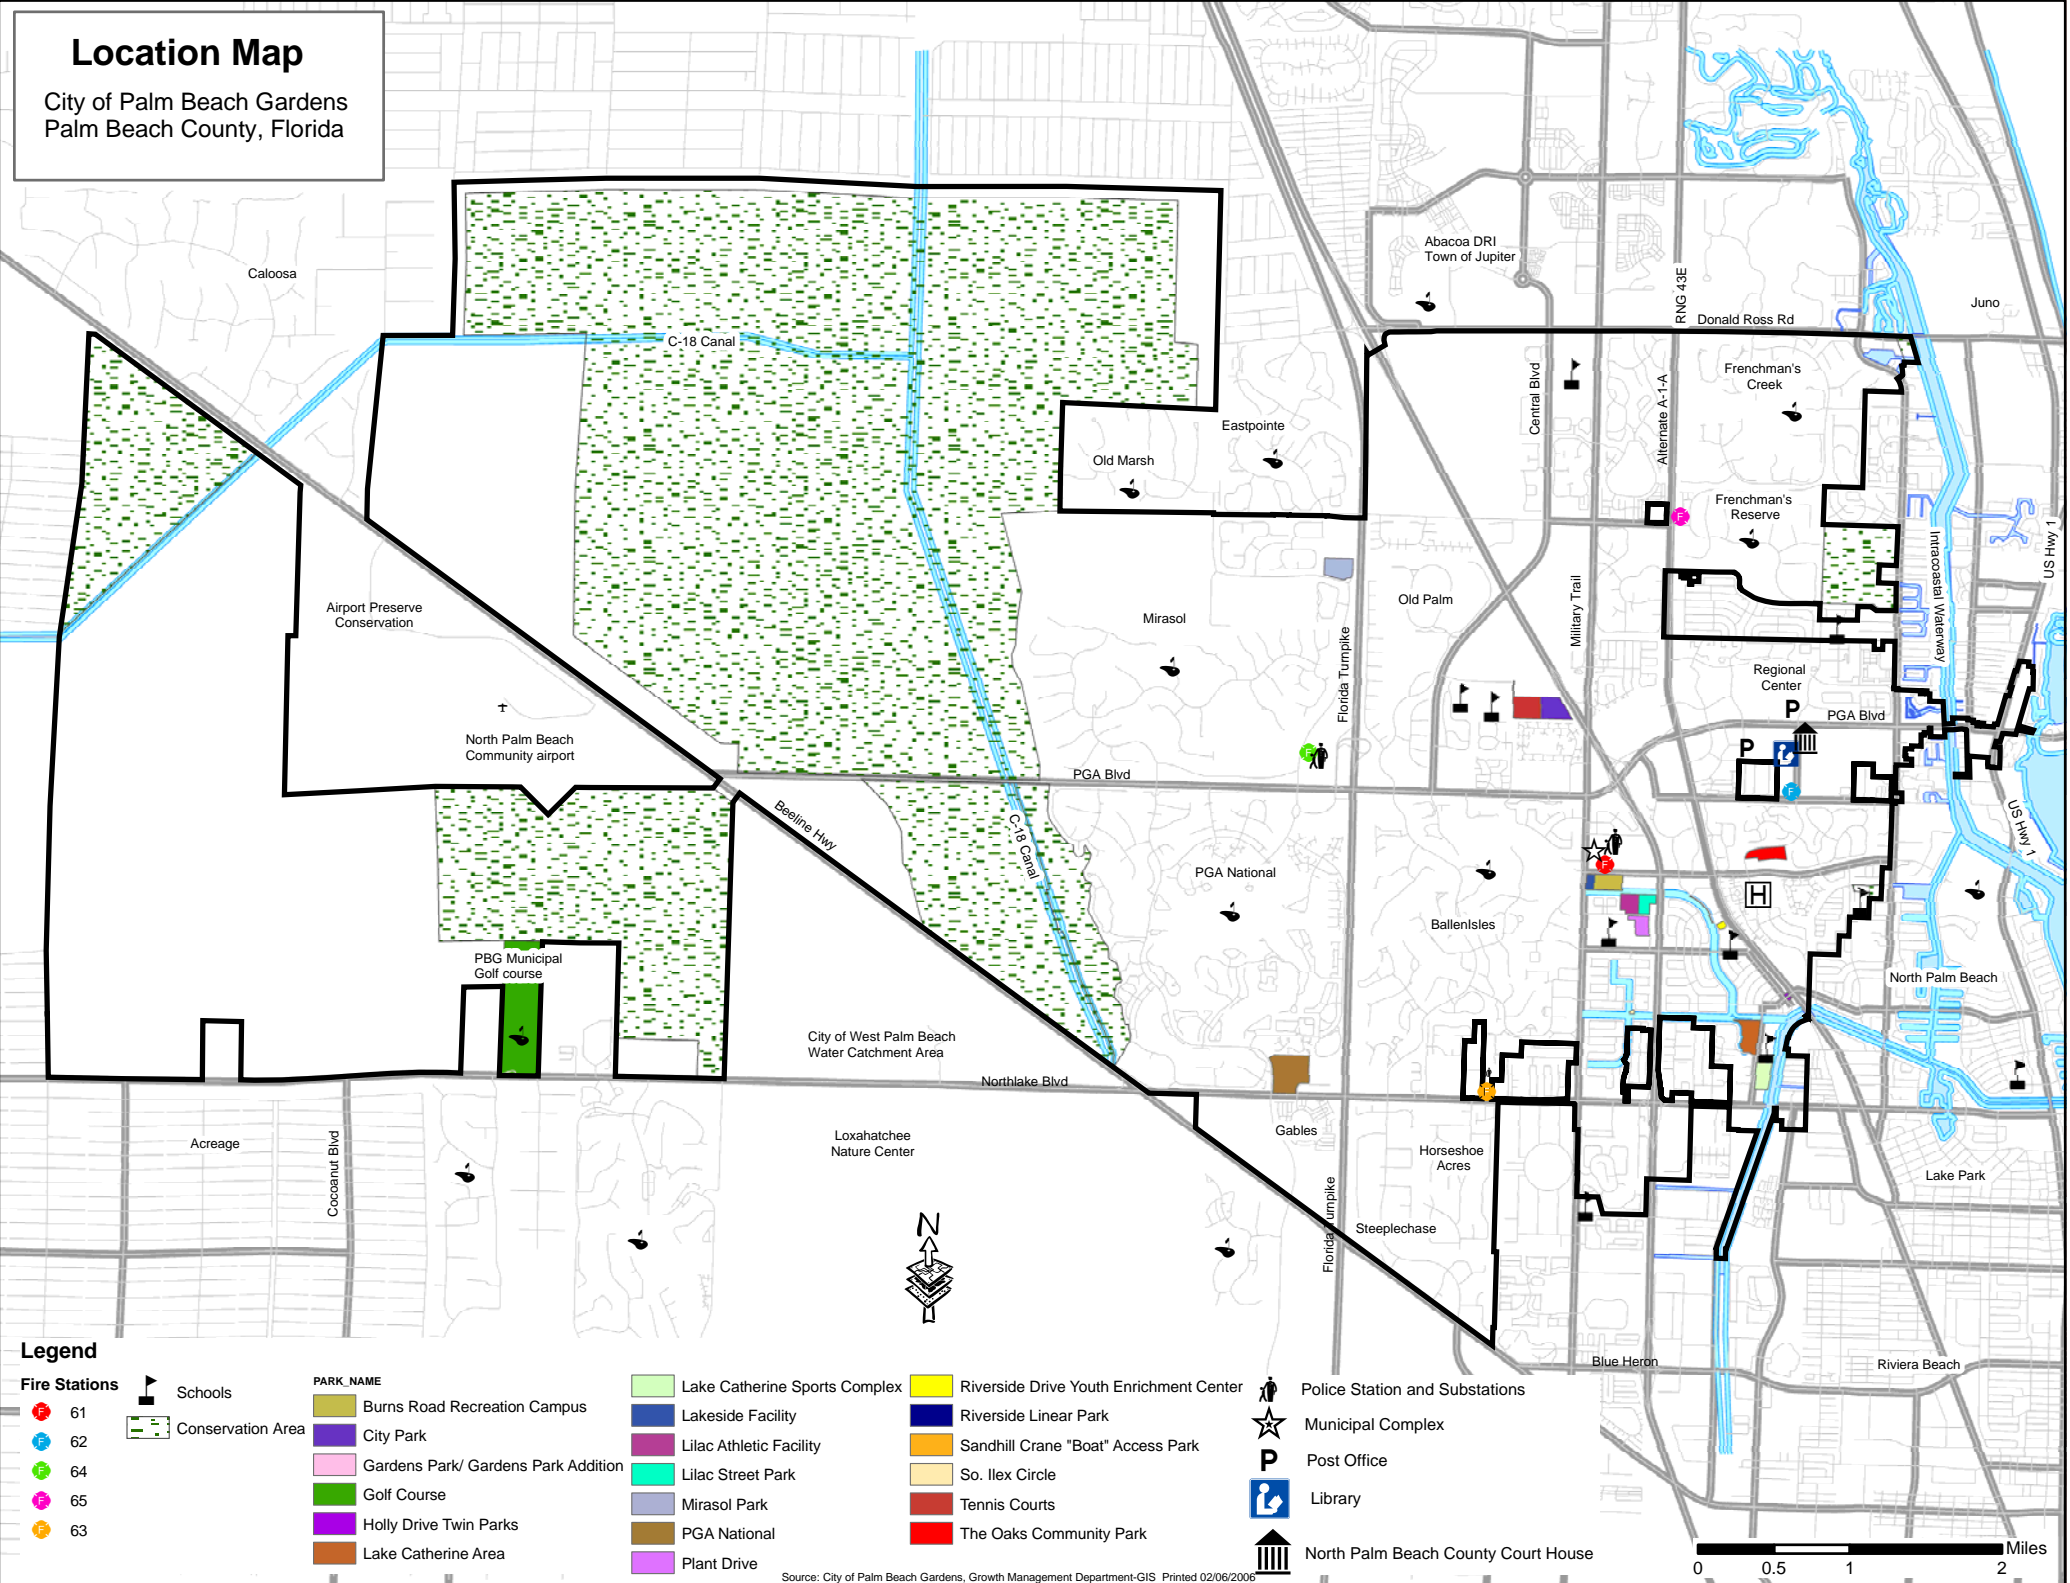

Location Map

City of Palm Beach Gardens
Palm Beach County, Florida

Legend

- Fire Stations**
- 61
 - 62
 - 64
 - 65
 - 63

- Schools
- Conservation Area

- PARK_NAME**
- Lake Catherine Sports Complex
 - Burns Road Recreation Campus
 - City Park
 - Gardens Park/ Gardens Park Addition
 - Golf Course
 - Holly Drive Twin Parks
 - Lake Catherine Area
 - Lakeside Facility
 - Lilac Athletic Facility
 - Lilac Street Park
 - Mirasol Park
 - PGA National
 - Plant Drive

- Riverside Drive Youth Enrichment Center
- Riverside Linear Park
- Sandhill Crane "Boat" Access Park
- So. Ilex Circle
- Tennis Courts
- The Oaks Community Park

- Police Station and Substations
- Municipal Complex
- Post Office
- Library
- North Palm Beach County Court House