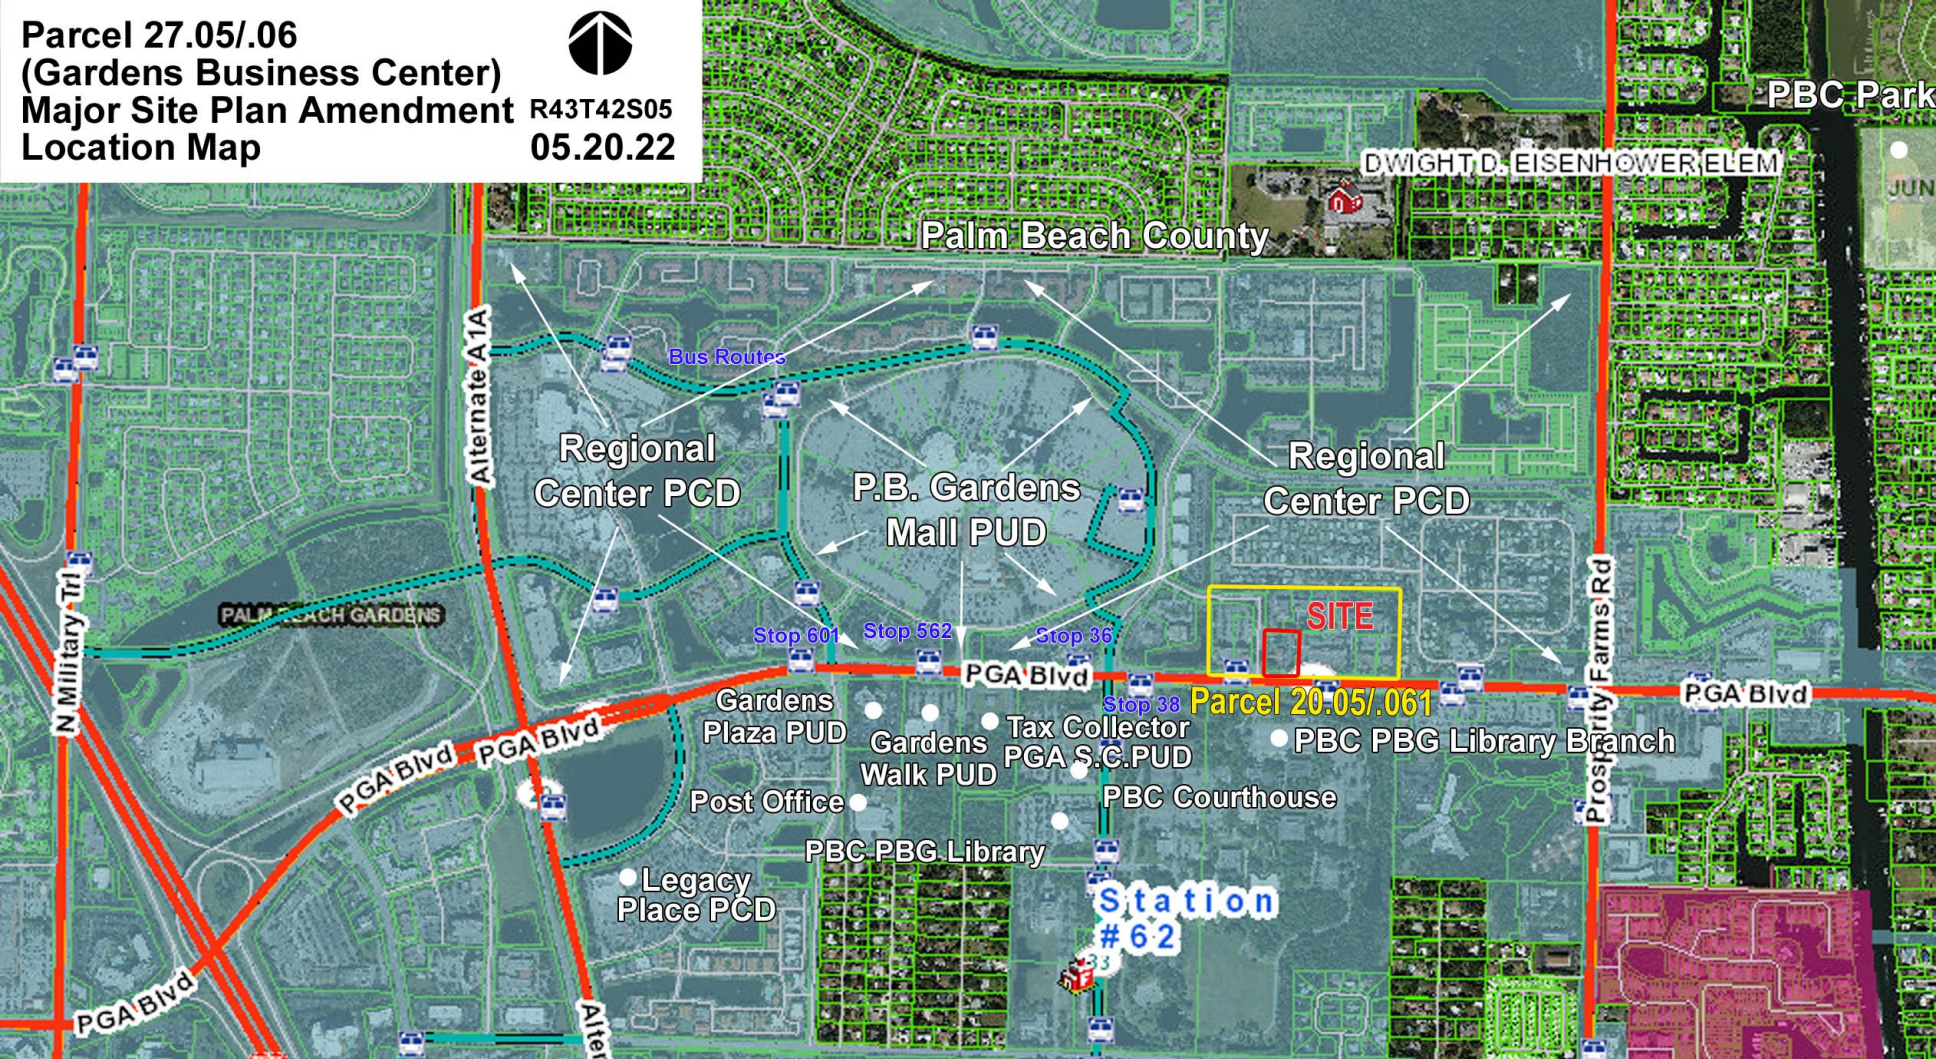

Parcel 27.05/06
(Gardens Business Center)
Major Site Plan Amendment R43T42S05
Location Map 05.20.22

Regional Center PCD

P.B. Gardens Mall PUD

Regional Center PCD

SITE

Parcel 20.05/061

Station #62

Alternate A1A

Prosperity Farms Rd

N Military Trl

PGA Blvd

PGA Blvd

PGA Blvd

PGA Blvd

Alter

Palm Beach County

DWIGHT D. EISENHOWER ELEM

PBC Park

PALM BEACH GARDENS

Gardens Plaza PUD
Post Office
Legacy Place PCD

Gardens Walk PUD
PBC PBG Library

Tax Collector PGA S.C. PUD
PBC Courthouse

PBC PBG Library Branch